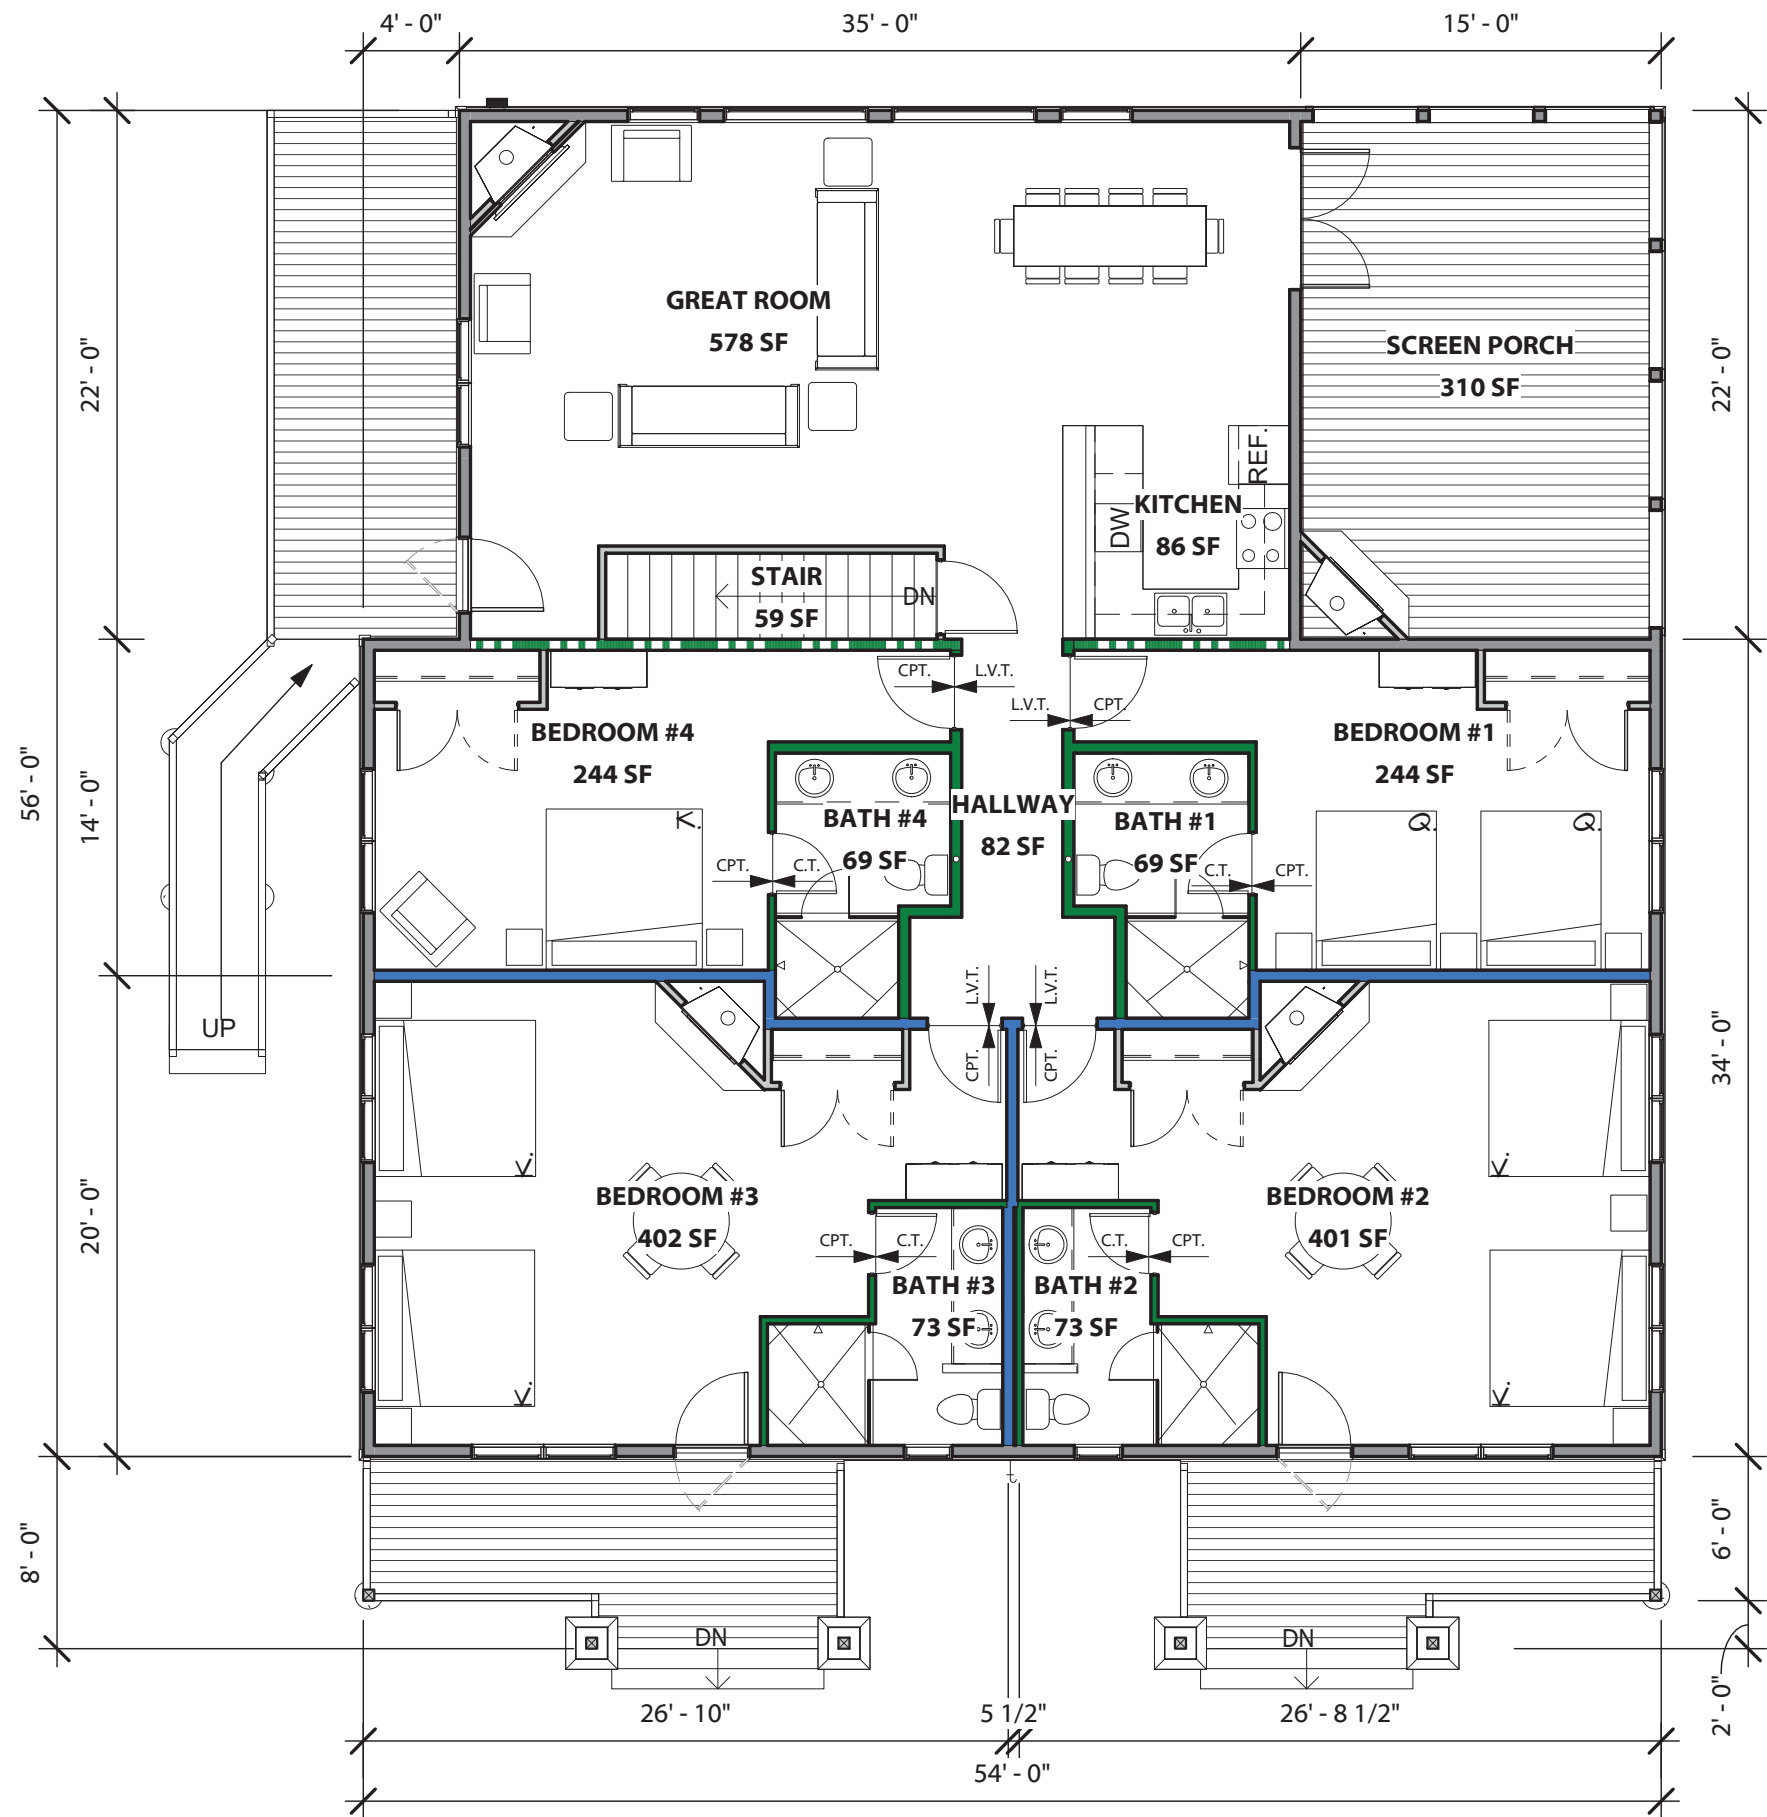

BASE BID: AS SHOWN
OPTION #1 : VAULT GREAT ROOM

1 MAIN LEVEL FLOOR PLAN - PRESENTATION
 A1.4 1/8" = 1'-0"

Lower Level